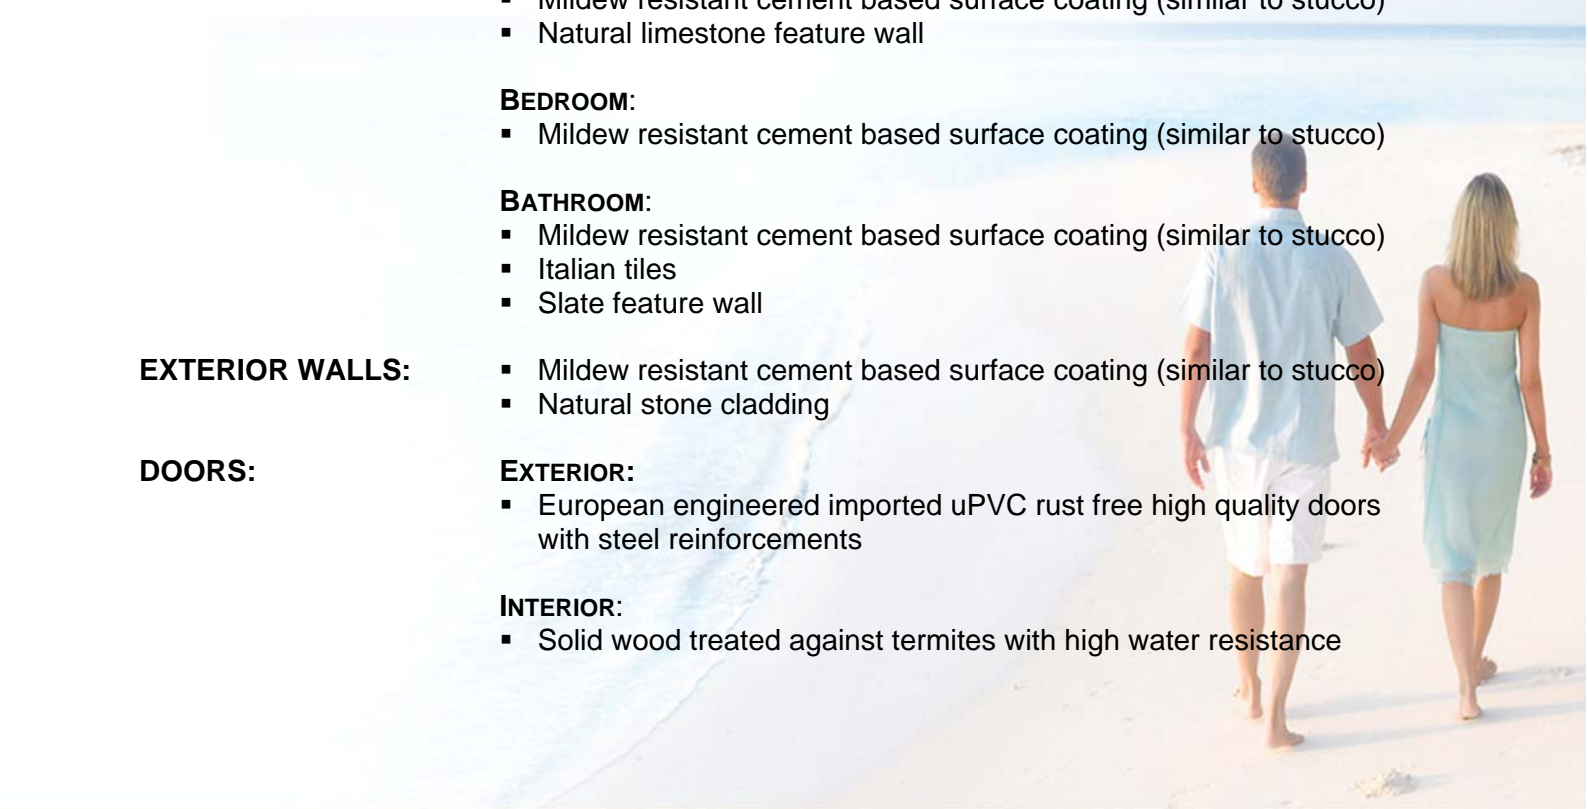

STRUCTURAL AND FINISHING SPECIFICATIONS

- | | |
|------------------------|--|
| STRUCTURE | <ul style="list-style-type: none"> ▪ Reinforced concrete column and beam |
| ROOF | <ul style="list-style-type: none"> ▪ Concrete slab roof decks with waterproofing ▪ Galvanized iron roofing sheets on steel framing with decorative thatch on top |
| CEILINGS: | <ul style="list-style-type: none"> ▪ Gyp Board™ gypsum board on steel framing |
| FLOORS | <p>KITCHEN:</p> <ul style="list-style-type: none"> ▪ Italian tiles with pebble wash borders <p>LIVING ROOM:</p> <ul style="list-style-type: none"> ▪ Italian tiles with pebble wash borders <p>BEDROOMS:</p> <ul style="list-style-type: none"> ▪ Ceramic tiles with pebble wash borders <p>BATHROOMS:</p> <ul style="list-style-type: none"> ▪ Italian tiles |
| INTERIOR WALLS: | <p>KITCHEN :</p> <ul style="list-style-type: none"> ▪ Mildew resistant cement based surface coating (similar to stucco) ▪ Glass backsplash <p>LIVING ROOM:</p> <ul style="list-style-type: none"> ▪ Mildew resistant cement based surface coating (similar to stucco) ▪ Natural limestone feature wall <p>BEDROOM:</p> <ul style="list-style-type: none"> ▪ Mildew resistant cement based surface coating (similar to stucco) <p>BATHROOM:</p> <ul style="list-style-type: none"> ▪ Mildew resistant cement based surface coating (similar to stucco) ▪ Italian tiles ▪ Slate feature wall |
| EXTERIOR WALLS: | <ul style="list-style-type: none"> ▪ Mildew resistant cement based surface coating (similar to stucco) ▪ Natural stone cladding |
| DOORS: | <p>EXTERIOR:</p> <ul style="list-style-type: none"> ▪ European engineered imported uPVC rust free high quality doors with steel reinforcements <p>INTERIOR:</p> <ul style="list-style-type: none"> ▪ Solid wood treated against termites with high water resistance |